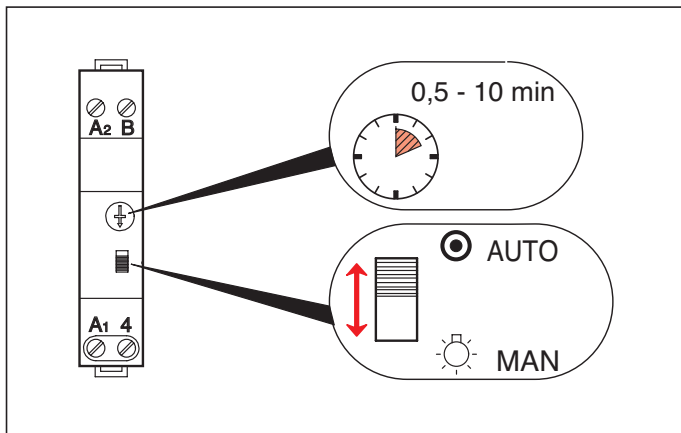

ME242/230

2000 VA	1000 W max. 70 μF	3680 W	1000 W

⚠ Safety notes

This product should preferably be installed by a qualified electrician. Non-compliance may result in a fire hazard or electric shocks. Before installation, read the operating instructions and observe the product-specific requirements for the installation location. Use only original spare parts for repair and maintenance. All products may be opened and repaired only by specially trained personnel. Unauthorised opening and repair by other persons will invalidate all claims for liability, replacement or warranty services.