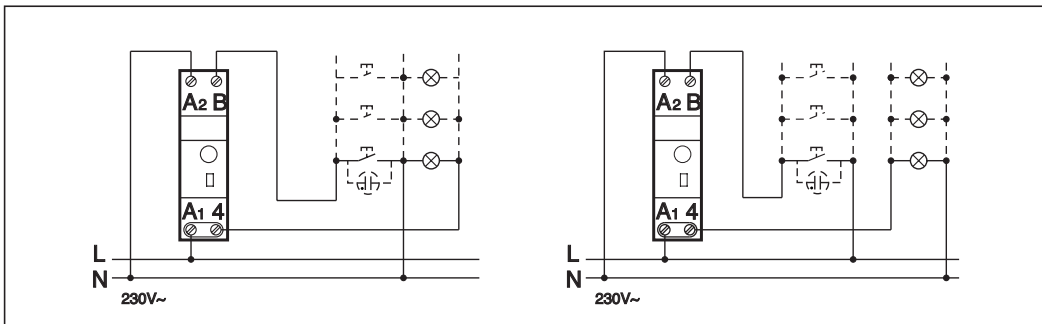

ME242/230

2000 VA	1000 W max. 70 μF	3680 W	1000 W

⚠ Safety notes

This product should preferably be installed by a qualified electrician. Non-compliance may result in a fire hazard or electric shocks. Before installation, read the operating instructions and observe the product-specific requirements for the installation location. Use only original spare parts for repair and maintenance. All products may be opened and repaired only by specially trained personnel. Unauthorised opening and repair by other persons will invalidate all claims for liability, replacement or warranty services.